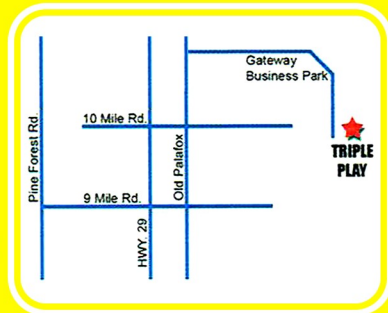

**BRING YOUR ENERGY!
DON'T FORGET TO WEAR YOUR SOCKS!**
YOU MUST SIGN A WAIVER AT THE PARTY TO PARTICIPATE.