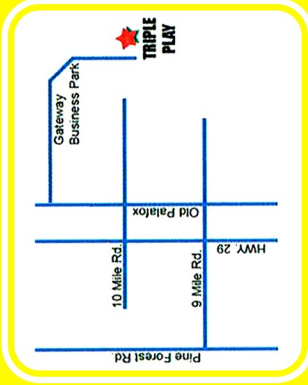

# TRIPLE PLAY

PARTY CENTER

3186 GATEWAY LANE  
CANTONMENT, FL 32533  
(850) 479-1122  
tripleplay23.com

PARTY FOR: \_\_\_\_\_

DATE: \_\_\_\_\_ TIME: \_\_\_\_\_

RSVP BY: \_\_\_\_\_ PHONE # : \_\_\_\_\_

PIZZA AND CAKE WILL BE SERVED  CAKE WILL BE SERVED