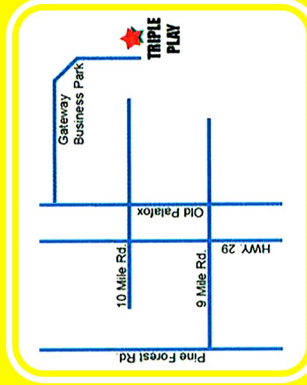

# TRIPLE PLAY

PARTY CENTER

3186 GATEWAY LANE  
CANTONMENT, FL 32533  
(850) 479-1122  
tripleplay23.com

PARTY FOR: \_\_\_\_\_

DATE: \_\_\_\_\_ TIME: \_\_\_\_\_

RSVP BY: \_\_\_\_\_ PHONE # : \_\_\_\_\_

PIZZA AND CAKE WILL BE SERVED  CAKE WILL BE SERVED